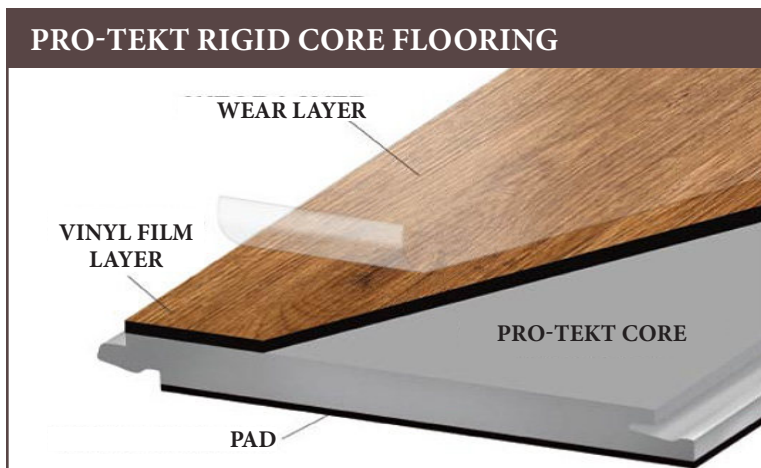

ROBBINS®

PRO-TEKT™ RIGID CORE FLOORING

EXCEPTIONAL DESIGNS. COMPLETELY WORRY FREE.

100%
WATERPROOF

SCRATCH &
DENT RESISTANT

KID & PET
FRIENDLY

INSTALLS ON
EVERY LEVEL

FEATURES	BENEFITS
ELEVATED STYLE: Carefully curated plank and tile collection features a range of designs in variety of sizes.	Versatile color palette with enhanced detail to better replicate the authentic character found in natural wood and stone. Larger formats mean fewer seams and less distraction for an elegant, upscale design aesthetic.
CORE: The Pro-Tekt™ core construction eliminates air pockets, which results in increased product hardness and protection from moisture.	Delivers 100% waterproof protection. ⁽¹⁾ Provides greater impact resistance and dimensional stability for high traffic areas. ⁽²⁾
TEMPERATURE: Performs at high temperatures with no crowning, cupping or wear layer delamination. ⁽³⁾	No acclimation required. Installs on any level, including three season rooms and rooms with direct sunlight.
LOCK STRENGTH: The Pro-Tekt™ core construction enables precision milling of the lock.	Makes installation easy and fast.

INHIBITS THE
GROWTH OF BACTERIA,
MOLD & MILDEW.

ROBBINS®

PRO-TEKT™ RIGID CORE FLOORING

CLASSIC

Naturally Tan
EKPT60L01EN

Toffee Melt
EKPT60L02EN

Earthen Tone
EKPT60L03EN

Sail Away
EKPT60L04EN