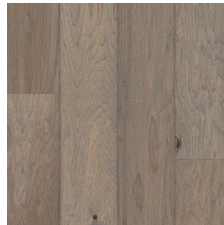

ROBBINS®

PHOTO: Dream State, Hickory, EHRD62L05HEE

RUSTIC DIRECTIONS™ | ENGINEERED HARDWOOD

Beautifully Designed Hickory with Subtle Scrape.

- A subtle scraped texture gives depth to the wood surface that you can see and feel
- Made from North American Hickory, one of the toughest and hardest American wood species
- Featuring on-trend matte finish and our most scratch- and stain-resistant coating to keep your floor looking beautiful
- Quality 6-1/2" wide-width boards up to 60" long showcase updated colors that reflect the warming trend seen in interior spaces

HICKORY

Natural
6-1/2" EHRD62L03HEE

Moonlight Breeze
6-1/2" EHRD62L01HEE

Southern Charm
6-1/2" EHRD62L02HEE

Winter Sunset
6-1/2" EHRD62L04HEE

Must See Taupe
6-1/2" EHRD62L06HEE

Honey Comb
6-1/2" EHRD62L08HEE

Minimalist Gray
6-1/2" EHRD62L09HEE

Dream State
6-1/2" EHRD62L05HEE

Timeworn Gray
6-1/2" EHRD62L07HEE

Mountain Memory
6-1/2" EHRD62L10HEE

| RUSTIC DIRECTIONS ENGINEERED | | | | | | | |
|------------------------------|------------------------------|---------------------------------|------|--------------------------|-----------------------------------------------------------|-----------------------------|---------|
| SPECIES | Hickory | THICKNESS | 3/8" | PLANK LENGTH(S) | 10"-60" | TEXTURE | Scraped |
| WIDTH | 6-1/2" | GLOSS | Low | FINISH | Nano Aluminum Oxide | | |
| EDGE DETAIL | Micro-beveled edges and ends | | | BOARD-TO-BOARD VARIATION | Most | | |
| INSTALLATION | Float, Glue, Staple | Below / On / Above Ground Level | | WARRANTY | 25-Year Limited Residential and 3-Year Limited Commercial | | |
| CARTONS PER PALLET | 30 | SQ FT PER CARTON | 39.5 | SQ FT PER PALLET | 1185 | PALLETS PER TRUCK/CONTAINER | 24 |